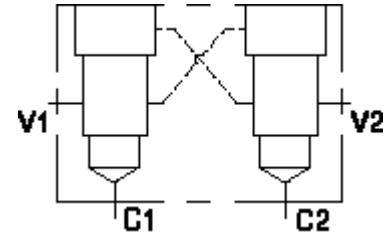

Functional Group:
 Products : Manifolds : Line mount : Counterbalance : 3 Port : Cross pilot

Model:
 YEJ

Aluminum Body Pressure Rating: 3000 psi (210 bar)
 Ductile Iron Body Pressure Rating: 5000 psi (350 bar)

Face: 6

Cartridge extension measurement is to the centerline of the cartridge.

Port Headings and Sizes

YEJ All Ports SAE 8

Technical Data

	U.S. Units	Metric Units
Model Weight	1.11 lb.	0.50 kg.
Cavity	T-11A	
Body Features	Cross pilot	

Body Type	Line mount	
Interface	None	
Open Cavity Quantity	2	
Mounting Hole Diameter	.34 in.	8.6 mm
Mounting Hole Depth	Through	
Mounting Hole Quantity	2	

Option Selection

U.S. Dollar ▼

Model Code	Description
YEJ	Aluminum, Buna-N, U.S. Units
YEJ/S	Ductile Iron, Buna-N, U.S. Units