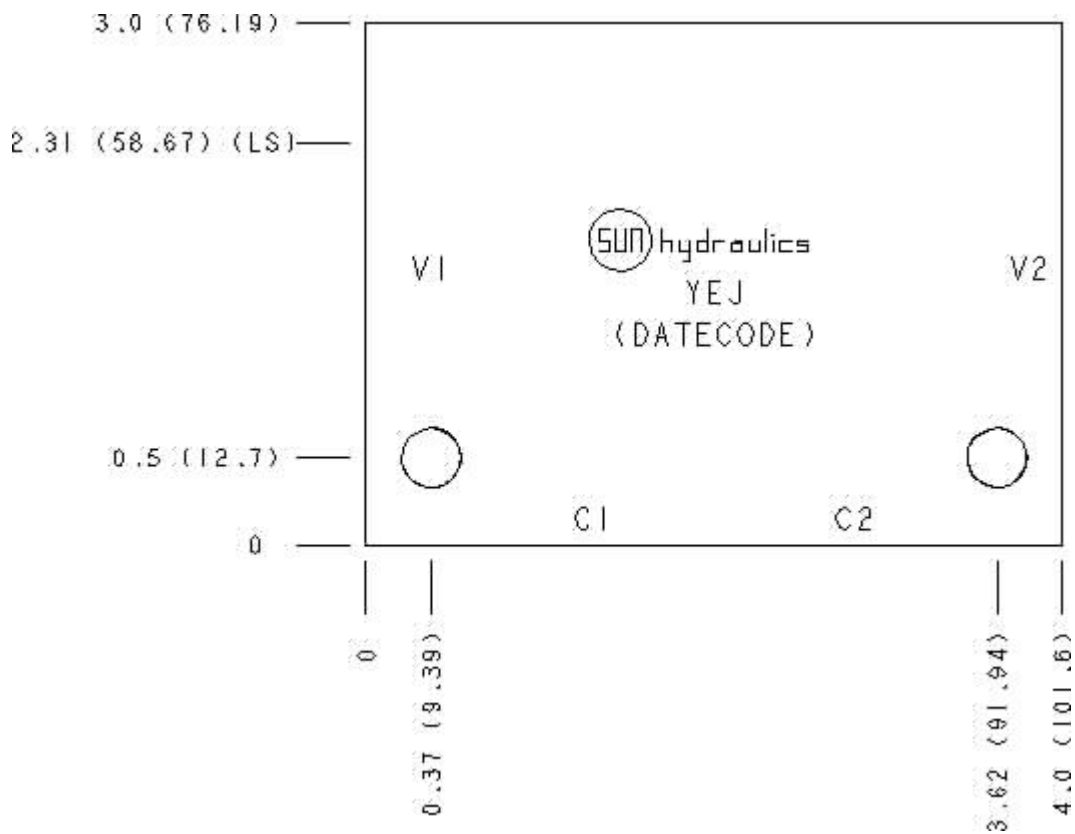

Functional Group:
 Products : Manifolds : Line mount : Counterbalance : 3 Port : Cross pilot

Model:
 YEJ

Aluminum Body Pressure Rating: 3000 psi (210 bar)
 Ductile Iron Body Pressure Rating: 5000 psi (350 bar)

Face: 6

Cartridge extension measurement is to the centerline of the cartridge.

Port Headings and Sizes

YEJ All Ports SAE 8

Technical Data

	U.S. Units	Metric Units
Model Weight	1.11 lb.	0.50 kg.
Cavity	T-11A	
Body Features	Cross pilot	

Body Type	Line mount	
Interface	None	
Open Cavity Quantity	2	
Mounting Hole Diameter	.34 in.	8.6 mm
Mounting Hole Depth	Through	
Mounting Hole Quantity	2	

Option Selection

U.S. Dollar ▼

Model Code	Description
YEJ	Aluminum, Buna-N, U.S. Units
YEJ/S	Ductile Iron, Buna-N, U.S. Units