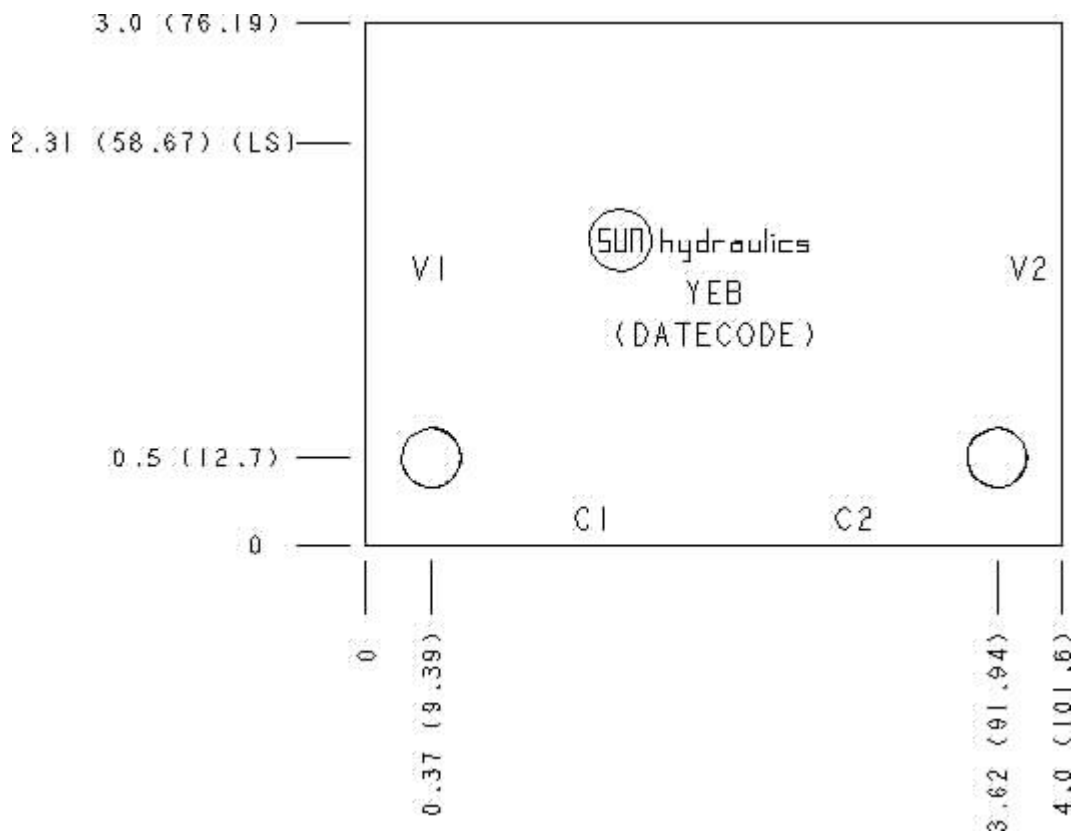

Functional Group:
 Products : Manifolds : Line mount : Counterbalance : 3 Port : Cross pilot

Model:
 YEB

Aluminum Body Pressure Rating: 3000 psi (210 bar)
 Ductile Iron Body Pressure Rating: 5000 psi (350 bar)

Face: 6

Cartridge extension measurement is to the centerline of the cartridge.

Port Headings and Sizes

YEB All Ports 3/8" NPTF

Technical Data

	U.S. Units	Metric Units
Model Weight	1.15 lb.	0.52 kg.
Cavity	T-11A	
Body Features	Cross pilot	

Body Type	Line mount
Interface	None
Open Cavity Quantity	2
Mounting Hole Diameter	.34 in. 8.6 mm
Mounting Hole Depth	Through
Mounting Hole Quantity	2

Option Selection

U.S. Dollar ▼

Model Code	Description
YEB	Aluminum, Buna-N, U.S. Units
YEB/S	Ductile Iron, Buna-N, U.S. Units