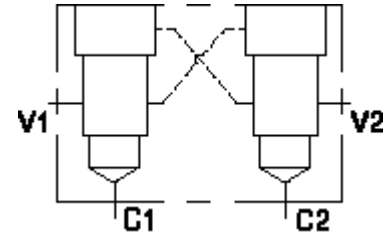

Functional Group:
 Products : Manifolds : Line mount : Counterbalance : 3 Port : Cross pilot

Model:
 YEB

Aluminum Body Pressure Rating: 3000 psi (210 bar)
 Ductile Iron Body Pressure Rating: 5000 psi (350 bar)

Face: 6

Cartridge extension measurement is to the centerline of the cartridge.

Port Headings and Sizes

YEB All Ports 3/8" NPTF

Technical Data

	U.S. Units	Metric Units
Model Weight	1.15 lb.	0.52 kg.
Cavity	T-11A	
Body Features	Cross pilot	

Body Type	Line mount
Interface	None
Open Cavity Quantity	2
Mounting Hole Diameter	.34 in. 8.6 mm
Mounting Hole Depth	Through
Mounting Hole Quantity	2

Option Selection

U.S. Dollar ▼

Model Code	Description
YEB	Aluminum, Buna-N, U.S. Units
YEB/S	Ductile Iron, Buna-N, U.S. Units