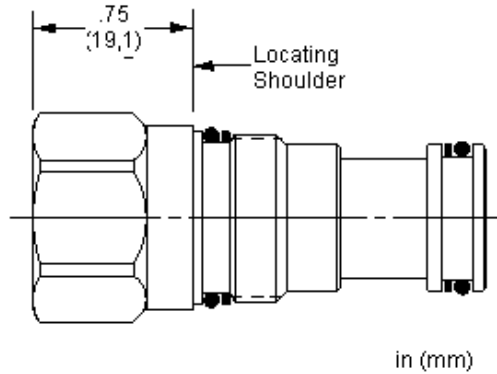

Model: XGCA-XXN

All ports blocked cavity plug

This cavity plug blocks all ports.

Technical Data

	U.S. Units	Metric Units
Cavity	T-13A	
Maximum Operating Pressure	5000 psi	350 bar
Series (from Cavity)	Series 1	
Valve Hex Size	7/8 in.	22,2 mm
Valve Installation Torque	30 - 35 lbf ft	41 - 47 Nm
Seal Kits - Cartridge	Buna: 990-010-007	
Seal Kits - Cartridge	Viton: 990-010-006	

Control

Adjustment Range

Seal Material

X -

X -

N Buna-N