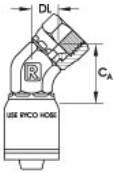

Print | Close

**T200 SERIES**  
**T208**  
**JIC FEMALE 45° ELBOW**

HOSE SIZE		THREAD SIZE	DASH SIZE	DROP LENGTH	TUBE SIZE	CUT OFF ALLOWANCE	PART NO
DIN	INCH		DASH	DL	INCH	CA	
6	1/4	7/16	-0407	13	1/4	28	T208-0407
6	1/4	1/2	-0408	13	5/16	28	T208-0408
6	1/4	9/16	-0409	13	3/8	28	T208-0409
10	3/8	9/16	-0609	14	3/8	32	T208-0609
10	3/8	3/4	-0612	15	1/2	33	T208-0612
12	1/2	3/4	-0812	16	1/2	37	T208-0812
12	1/2	7/8	-0814	17	5/8	38	T208-0814
19	3/4	1.1/16	-1217	17	3/4	41	T208-1217
25	1	1.5/16	-1621	21	1	48	T208-1621