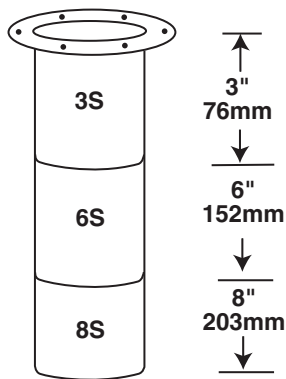

30 MESH STAINLESS STEEL BASKETS

INNER GUARDS

LOCKING TABS (AB ONLY)

Accessories

Donaldson Part No.	Description	Features	Micron Rating	Airflow Capacity (CFM)	Finish
P562610	ABB-W-03-8S-IG	8" STAINLESS BASKET, INNER GUARD	3	30	Epoxy Coated, Black
P562611	ABB-W-10-3S	3" STAINLESS BASKET	10	30	Epoxy Coated, Black
P562612	ABB-W-10-3S-LT	3" STAINLESS BASKET, LOCK TAB	10	30	Epoxy Coated, Black
P562613	ABB-W-10-3S-R	3" STAINLESS BASKET, BUNA GASKET	10	30	Epoxy Coated, Black
P562614	ABB-W-10-N	NYLON BASKET	10	30	Epoxy Coated, Black
P562615	ABB-W-10-N-LT	NYLON BASKET, LOCK TAB	10	30	Epoxy Coated, Black
P562616	ABB-W-10-N-R	NYLON BASKET, BUNA GASKET	10	30	Epoxy Coated, Black
P562617	ABB-W-10-N-SMB	NYLON BASKET, SIDE MOUNT KIT	10	30	Epoxy Coated, Black
P562618	ABB-W-40-3S	3" STAINLESS BASKET	40	30	Epoxy Coated, Black
P562619	ABB-W-40-6S	6" STAINLESS BASKET	40	30	Epoxy Coated, Black
P562620	ABB-W-40-N	NYLON BASKET	40	30	Epoxy Coated, Black
P562623	ABB-Z-40-3S	3" STAINLESS BASKET	40	30	Zinc Plated
P562624	ABB-Z-40-3S-LT	3" STAINLESS BASKET, LOCK TAB	40	30	Zinc Plated
P562625	ABB-Z-40-N	NYLON BASKET	40	30	Zinc Plated
P562626	ABB-Z-40-N-R	NYLON BASKET, BUNA GASKET	40	30	Zinc Plated