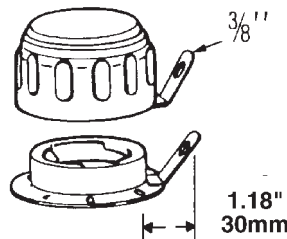

30 MESH STAINLESS STEEL BASKETS

INNER GUARDS

LOCKING TABS (AB ONLY)

Accessories

Donaldson Part No.	Description	Features	Micron Rating	Airflow Capacity (CFM)	Finish
P562610	ABB-W-03-8S-IG	8" STAINLESS BASKET, INNER GUARD	3	30	Epoxy Coated, Black
P562611	ABB-W-10-3S	3" STAINLESS BASKET	10	30	Epoxy Coated, Black
P562612	ABB-W-10-3S-LT	3" STAINLESS BASKET, LOCK TAB	10	30	Epoxy Coated, Black
P562613	ABB-W-10-3S-R	3" STAINLESS BASKET, BUNA GASKET	10	30	Epoxy Coated, Black
P562614	ABB-W-10-N	NYLON BASKET	10	30	Epoxy Coated, Black
P562615	ABB-W-10-N-LT	NYLON BASKET, LOCK TAB	10	30	Epoxy Coated, Black
P562616	ABB-W-10-N-R	NYLON BASKET, BUNA GASKET	10	30	Epoxy Coated, Black
P562617	ABB-W-10-N-SMB	NYLON BASKET, SIDE MOUNT KIT	10	30	Epoxy Coated, Black
P562618	ABB-W-40-3S	3" STAINLESS BASKET	40	30	Epoxy Coated, Black
P562619	ABB-W-40-6S	6" STAINLESS BASKET	40	30	Epoxy Coated, Black
P562620	ABB-W-40-N	NYLON BASKET	40	30	Epoxy Coated, Black
P562623	ABB-Z-40-3S	3" STAINLESS BASKET	40	30	Zinc Plated
P562624	ABB-Z-40-3S-LT	3" STAINLESS BASKET, LOCK TAB	40	30	Zinc Plated
P562625	ABB-Z-40-N	NYLON BASKET	40	30	Zinc Plated
P562626	ABB-Z-40-N-R	NYLON BASKET, BUNA GASKET	40	30	Zinc Plated