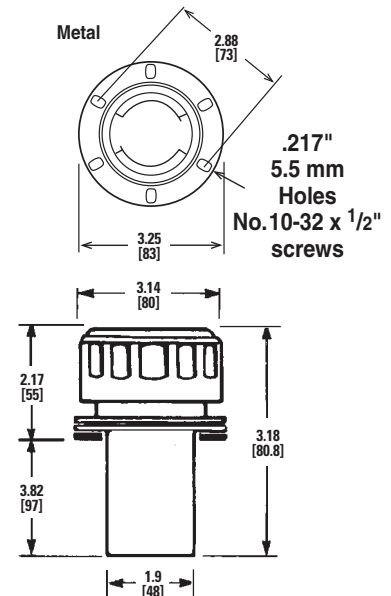

ABB Series Filler Breathers - Bayonet Style

Description:

Chrome plated, epoxy coated or zinc plated steel caps
 Air flow to 30 CFM
 Compatible with petroleum based fluids
 30 mesh technopolymer basket
 Self tapping screws for flange mount
 Cork gaskets
 3, 10, or 40 micron

30 MESH STAINLESS STEEL BASKETS

INNER GUARDS

LOCKING TABS (AB ONLY)

Accessories

Donaldson Part No.	Description	Features	Micron Rating	Airflow Capacity (CFM)	Finish
P562610	ABB-W-03-8S-IG	8" STAINLESS BASKET, INNER GUARD	3	30	Epoxy Coated, Black
P562611	ABB-W-10-3S	3" STAINLESS BASKET	10	30	Epoxy Coated, Black
P562612	ABB-W-10-3S-LT	3" STAINLESS BASKET, LOCK TAB	10	30	Epoxy Coated, Black
P562613	ABB-W-10-3S-R	3" STAINLESS BASKET, BUNA GASKET	10	30	Epoxy Coated, Black
P562614	ABB-W-10-N	NYLON BASKET	10	30	Epoxy Coated, Black
P562615	ABB-W-10-N-LT	NYLON BASKET, LOCK TAB	10	30	Epoxy Coated, Black
P562616	ABB-W-10-N-R	NYLON BASKET, BUNA GASKET	10	30	Epoxy Coated, Black
P562617	ABB-W-10-N-SMB	NYLON BASKET, SIDE MOUNT KIT	10	30	Epoxy Coated, Black
P562618	ABB-W-40-3S	3" STAINLESS BASKET	40	30	Epoxy Coated, Black
P562619	ABB-W-40-6S	6" STAINLESS BASKET	40	30	Epoxy Coated, Black
P562620	ABB-W-40-N	NYLON BASKET	40	30	Epoxy Coated, Black
P562623	ABB-Z-40-3S	3" STAINLESS BASKET	40	30	Zinc Plated
P562624	ABB-Z-40-3S-LT	3" STAINLESS BASKET, LOCK TAB	40	30	Zinc Plated
P562625	ABB-Z-40-N	NYLON BASKET	40	30	Zinc Plated
P562626	ABB-Z-40-N-R	NYLON BASKET, BUNA GASKET	40	30	Zinc Plated

SIDE MOUNT

Can be used with all Bayonet and Threaded Flange Breathers (except MBB & Pressurized Breathers). Maximum torque for fastening 112 in. lbs. with washers.

Dipsticks available for some models. See Features section on assembly tables.