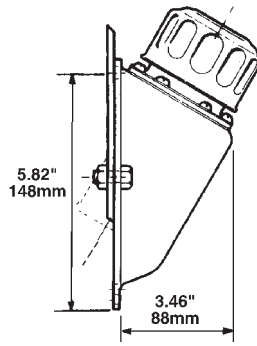

SIDE MOUNT

Can be used with all Bayonet and Threaded Flange Breathers (except MBB & Pressurized Breathers). Maximum torque for fastening 112 in. lbs. with washers.

Dipsticks available for some models. See Features section on assembly tables.

Donaldson Part No.	Description	Features	Micron Rating	Airflow Capacity (CFM)	Finish
P562573	ABB-03-N	NYLON BASKET	3	30	Chrome
P562574	ABB-10	FLANGE, SCREWS & GASKET, NO BASKET	10	30	Chrome
P562575	ABB-10-3S	3" STAINLESS BASKET	10	30	Chrome
P562576	ABB-10-3S-LT	3" STAINLESS BASKET, LOCK TAB	10	30	Chrome
P562577	ABB-10-3S-R	3" STAINLESS BASKET, BUNA GASKET	10	30	Chrome
P562578	ABB-10-3S-SMB	3" STAINLESS BASKET, SIDE MOUNT KIT	10	30	Chrome
P562579	ABB-10-6S	6" STAINLESS BASKET	10	30	Chrome
P562580	ABB-10-6S-LT	6" STAINLESS BASKET, LOCK TAB	10	30	Chrome
P562581	ABB-10-6S-R	6" STAINLESS BASKET, BUNA GASKET	10	30	Chrome
P562582	ABB-10-8S	8" STAINLESS BASKET	10	30	Chrome
P562583	ABB-10-8S-D-IG	8" STAINLESS BASKET, DIPSTICK, INNER GUARD	10	30	Chrome
P562584	ABB-10-N	NYLON BASKET	10	30	Chrome
P562585	ABB-10-N-LT	NYLON BASKET, LOCK TAB	10	30	Chrome
P562587	ABB-10-N-R	NYLON BASKET, BUNA GASKET	10	30	Chrome
P562589	ABB-40	FLANGE, SCREWS & GASKET, NO BASKET	40	30	Chrome
P562590	ABB-40-3S	3" STAINLESS BASKET	40	30	Chrome
P562591	ABB-40-3S-LT	3" STAINLESS BASKET, LOCK TAB	40	30	Chrome
P562592	ABB-40-3S-R	3" STAINLESS BASKET, BUNA GASKET	40	30	Chrome
P562593	ABB-40-3S-SMB	3" STAINLESS BASKET, SIDE MOUNT KIT	40	30	Chrome
P562594	ABB-40-6S	6" STAINLESS BASKET	40	30	Chrome
P562595	ABB-40-6S-D	6" STAINLESS BASKET, DIPSTICK	40	30	Chrome
P562596	ABB-40-6S-LT	6" STAINLESS BASKET, LOCK TAB	40	30	Chrome
P562598	ABB-40-8S	8" STAINLESS BASKET	40	30	Chrome
P562599	ABB-40-8S-D	8" STAINLESS BASKET, DIPSTICK	40	30	Chrome
P562600	ABB-40-8S-LT	8" STAINLESS BASKET, LOCK TAB	40	30	Chrome
P562601	ABB-40-CWOF	CAP ONLY	40	30	Chrome
P562602	ABB-40-LT	LOCK TAB, NO BASKET	40	30	Chrome
P562603	ABB-40-N	NYLON BASKET	40	30	Chrome
P562605	ABB-40-N-LT	NYLON BASKET, LOCK TAB	40	30	Chrome
P562608	ABB-40-N-R	NYLON BASKET, BUNA GASKET	40	30	Chrome
P562609	ABB-40-N-SMB	NYLON BASKET, SIDE MOUNT KIT	40	30	Chrome