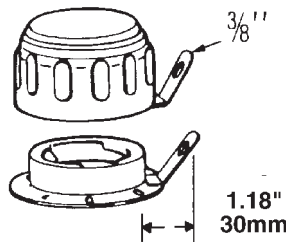

ABB Series Filler Breathers - Bayonet Style

Description:

Chrome plated, epoxy coated or zinc plated steel caps
 Air flow to 30 CFM
 Compatible with petroleum based fluids
 30 mesh technopolymer basket
 Self tapping screws for flange mount
 Cork gaskets
 3, 10, or 40 micron

30 MESH STAINLESS STEEL BASKETS

INNER GUARDS

LOCKING TABS (AB ONLY)

Accessories

Donaldson Part No.	Description	Features	Micron Rating	Airflow Capacity (CFM)	Finish
P562610	ABB-W-03-8S-IG	8" STAINLESS BASKET, INNER GUARD	3	30	Epoxy Coated, Black
P562611	ABB-W-10-3S	3" STAINLESS BASKET	10	30	Epoxy Coated, Black
P562612	ABB-W-10-3S-LT	3" STAINLESS BASKET, LOCK TAB	10	30	Epoxy Coated, Black
P562613	ABB-W-10-3S-R	3" STAINLESS BASKET, BUNA GASKET	10	30	Epoxy Coated, Black
P562614	ABB-W-10-N	NYLON BASKET	10	30	Epoxy Coated, Black
P562615	ABB-W-10-N-LT	NYLON BASKET, LOCK TAB	10	30	Epoxy Coated, Black
P562616	ABB-W-10-N-R	NYLON BASKET, BUNA GASKET	10	30	Epoxy Coated, Black
P562617	ABB-W-10-N-SMB	NYLON BASKET, SIDE MOUNT KIT	10	30	Epoxy Coated, Black
P562618	ABB-W-40-3S	3" STAINLESS BASKET	40	30	Epoxy Coated, Black
P562619	ABB-W-40-6S	6" STAINLESS BASKET	40	30	Epoxy Coated, Black
P562620	ABB-W-40-N	NYLON BASKET	40	30	Epoxy Coated, Black
P562623	ABB-Z-40-3S	3" STAINLESS BASKET	40	30	Zinc Plated
P562624	ABB-Z-40-3S-LT	3" STAINLESS BASKET, LOCK TAB	40	30	Zinc Plated
P562625	ABB-Z-40-N	NYLON BASKET	40	30	Zinc Plated
P562626	ABB-Z-40-N-R	NYLON BASKET, BUNA GASKET	40	30	Zinc Plated