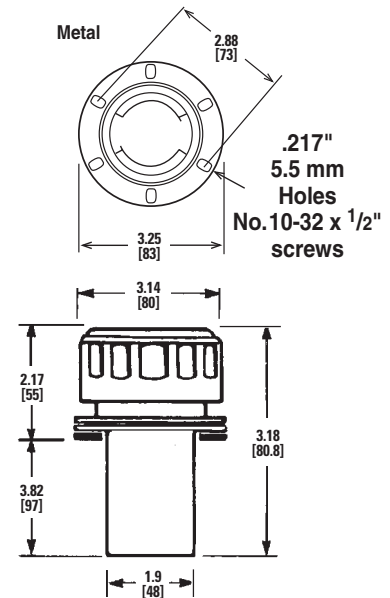

ABB Series Filler Breathers - Bayonet Style

Description:

Chrome plated, epoxy coated or zinc plated steel caps
 Air flow to 30 CFM
 Compatible with petroleum based fluids
 30 mesh technopolymer basket
 Self tapping screws for flange mount
 Cork gaskets
 3, 10, or 40 micron

30 MESH STAINLESS STEEL BASKETS

INNER GUARDS

LOCKING TABS (AB ONLY)

Accessories

Donaldson Part No.	Description	Features	Micron Rating	Airflow Capacity (CFM)	Finish
P562610	ABB-W-03-8S-IG	8" STAINLESS BASKET, INNER GUARD	3	30	Epoxy Coated, Black
P562611	ABB-W-10-3S	3" STAINLESS BASKET	10	30	Epoxy Coated, Black
P562612	ABB-W-10-3S-LT	3" STAINLESS BASKET, LOCK TAB	10	30	Epoxy Coated, Black
P562613	ABB-W-10-3S-R	3" STAINLESS BASKET, BUNA GASKET	10	30	Epoxy Coated, Black
P562614	ABB-W-10-N	NYLON BASKET	10	30	Epoxy Coated, Black
P562615	ABB-W-10-N-LT	NYLON BASKET, LOCK TAB	10	30	Epoxy Coated, Black
P562616	ABB-W-10-N-R	NYLON BASKET, BUNA GASKET	10	30	Epoxy Coated, Black
P562617	ABB-W-10-N-SMB	NYLON BASKET, SIDE MOUNT KIT	10	30	Epoxy Coated, Black
P562618	ABB-W-40-3S	3" STAINLESS BASKET	40	30	Epoxy Coated, Black
P562619	ABB-W-40-6S	6" STAINLESS BASKET	40	30	Epoxy Coated, Black
P562620	ABB-W-40-N	NYLON BASKET	40	30	Epoxy Coated, Black
P562623	ABB-Z-40-3S	3" STAINLESS BASKET	40	30	Zinc Plated
P562624	ABB-Z-40-3S-LT	3" STAINLESS BASKET, LOCK TAB	40	30	Zinc Plated
P562625	ABB-Z-40-N	NYLON BASKET	40	30	Zinc Plated
P562626	ABB-Z-40-N-R	NYLON BASKET, BUNA GASKET	40	30	Zinc Plated

SIDE MOUNT

Can be used with all Bayonet and Threaded Flange Breathers (except MBB & Pressurized Breathers). Maximum torque for fastening 112 in. lbs. with washers.

Dipsticks available for some models. See Features section on assembly tables.