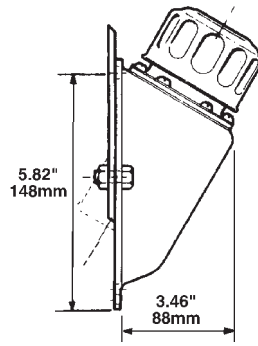

SIDE MOUNT

Can be used with all Bayonet and Threaded Flange Breathers (except MBB & Pressurized Breathers). Maximum torque for fastening 112 in. lbs. with washers.

Dipsticks available for some models. See Features section on assembly tables.

Donaldson Part No.	Description	Features	Micron Rating	Airflow Capacity (CFM)	Finish
P562573	ABB-03-N	NYLON BASKET	3	30	Chrome
P562574	ABB-10	FLANGE, SCREWS & GASKET, NO BASKET	10	30	Chrome
P562575	ABB-10-3S	3" STAINLESS BASKET	10	30	Chrome
P562576	ABB-10-3S-LT	3" STAINLESS BASKET, LOCK TAB	10	30	Chrome
P562577	ABB-10-3S-R	3" STAINLESS BASKET, BUNA GASKET	10	30	Chrome
P562578	ABB-10-3S-SMB	3" STAINLESS BASKET, SIDE MOUNT KIT	10	30	Chrome
P562579	ABB-10-6S	6" STAINLESS BASKET	10	30	Chrome
P562580	ABB-10-6S-LT	6" STAINLESS BASKET, LOCK TAB	10	30	Chrome
P562581	ABB-10-6S-R	6" STAINLESS BASKET, BUNA GASKET	10	30	Chrome
P562582	ABB-10-8S	8" STAINLESS BASKET	10	30	Chrome
P562583	ABB-10-8S-D-IG	8" STAINLESS BASKET, DIPSTICK, INNER GUARD	10	30	Chrome
P562584	ABB-10-N	NYLON BASKET	10	30	Chrome
P562585	ABB-10-N-LT	NYLON BASKET, LOCK TAB	10	30	Chrome
P562587	ABB-10-N-R	NYLON BASKET, BUNA GASKET	10	30	Chrome
P562589	ABB-40	FLANGE, SCREWS & GASKET, NO BASKET	40	30	Chrome
P562590	ABB-40-3S	3" STAINLESS BASKET	40	30	Chrome
P562591	ABB-40-3S-LT	3" STAINLESS BASKET, LOCK TAB	40	30	Chrome
P562592	ABB-40-3S-R	3" STAINLESS BASKET, BUNA GASKET	40	30	Chrome
P562593	ABB-40-3S-SMB	3" STAINLESS BASKET, SIDE MOUNT KIT	40	30	Chrome
P562594	ABB-40-6S	6" STAINLESS BASKET	40	30	Chrome
P562595	ABB-40-6S-D	6" STAINLESS BASKET, DIPSTICK	40	30	Chrome
P562596	ABB-40-6S-LT	6" STAINLESS BASKET, LOCK TAB	40	30	Chrome
P562598	ABB-40-8S	8" STAINLESS BASKET	40	30	Chrome
P562599	ABB-40-8S-D	8" STAINLESS BASKET, DIPSTICK	40	30	Chrome
P562600	ABB-40-8S-LT	8" STAINLESS BASKET, LOCK TAB	40	30	Chrome
P562601	ABB-40-CWOF	CAP ONLY	40	30	Chrome
P562602	ABB-40-LT	LOCK TAB, NO BASKET	40	30	Chrome
P562603	ABB-40-N	NYLON BASKET	40	30	Chrome
P562605	ABB-40-N-LT	NYLON BASKET, LOCK TAB	40	30	Chrome
P562608	ABB-40-N-R	NYLON BASKET, BUNA GASKET	40	30	Chrome
P562609	ABB-40-N-SMB	NYLON BASKET, SIDE MOUNT KIT	40	30	Chrome