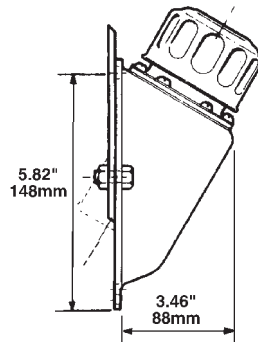

SIDE MOUNT

Can be used with all Bayonet and Threaded Flange Breathers (except MBB & Pressurized Breathers). Maximum torque for fastening 112 in. lbs. with washers.

Dipsticks available for some models. See Features section on assembly tables.

Donaldson Part No.	Description	Features	Micron Rating	Airflow Capacity (CFM)	Finish
P562573	ABB-03-N	NYLON BASKET	3	30	Chrome
P562574	ABB-10	FLANGE, SCREWS & GASKET, NO BASKET	10	30	Chrome
P562575	ABB-10-3S	3" STAINLESS BASKET	10	30	Chrome
P562576	ABB-10-3S-LT	3" STAINLESS BASKET, LOCK TAB	10	30	Chrome
P562577	ABB-10-3S-R	3" STAINLESS BASKET, BUNA GASKET	10	30	Chrome
P562578	ABB-10-3S-SMB	3" STAINLESS BASKET, SIDE MOUNT KIT	10	30	Chrome
P562579	ABB-10-6S	6" STAINLESS BASKET	10	30	Chrome
P562580	ABB-10-6S-LT	6" STAINLESS BASKET, LOCK TAB	10	30	Chrome
P562581	ABB-10-6S-R	6" STAINLESS BASKET, BUNA GASKET	10	30	Chrome
P562582	ABB-10-8S	8" STAINLESS BASKET	10	30	Chrome
P562583	ABB-10-8S-D-IG	8" STAINLESS BASKET, DIPSTICK, INNER GUARD	10	30	Chrome
P562584	ABB-10-N	NYLON BASKET	10	30	Chrome
P562585	ABB-10-N-LT	NYLON BASKET, LOCK TAB	10	30	Chrome
P562587	ABB-10-N-R	NYLON BASKET, BUNA GASKET	10	30	Chrome
P562589	ABB-40	FLANGE, SCREWS & GASKET, NO BASKET	40	30	Chrome
P562590	ABB-40-3S	3" STAINLESS BASKET	40	30	Chrome
P562591	ABB-40-3S-LT	3" STAINLESS BASKET, LOCK TAB	40	30	Chrome
P562592	ABB-40-3S-R	3" STAINLESS BASKET, BUNA GASKET	40	30	Chrome
P562593	ABB-40-3S-SMB	3" STAINLESS BASKET, SIDE MOUNT KIT	40	30	Chrome
P562594	ABB-40-6S	6" STAINLESS BASKET	40	30	Chrome
P562595	ABB-40-6S-D	6" STAINLESS BASKET, DIPSTICK	40	30	Chrome
P562596	ABB-40-6S-LT	6" STAINLESS BASKET, LOCK TAB	40	30	Chrome
P562598	ABB-40-8S	8" STAINLESS BASKET	40	30	Chrome
P562599	ABB-40-8S-D	8" STAINLESS BASKET, DIPSTICK	40	30	Chrome
P562600	ABB-40-8S-LT	8" STAINLESS BASKET, LOCK TAB	40	30	Chrome
P562601	ABB-40-CWOF	CAP ONLY	40	30	Chrome
P562602	ABB-40-LT	LOCK TAB, NO BASKET	40	30	Chrome
P562603	ABB-40-N	NYLON BASKET	40	30	Chrome
P562605	ABB-40-N-LT	NYLON BASKET, LOCK TAB	40	30	Chrome
P562608	ABB-40-N-R	NYLON BASKET, BUNA GASKET	40	30	Chrome
P562609	ABB-40-N-SMB	NYLON BASKET, SIDE MOUNT KIT	40	30	Chrome