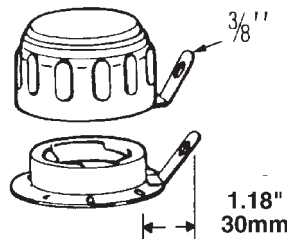

30 MESH STAINLESS STEEL BASKETS

INNER GUARDS

LOCKING TABS (AB ONLY)

Donaldson Part No.	Description	Features	Micron Rating	Airflow Capacity (CFM)	Finish
P562610	ABB-W-03-8S-IG	8" STAINLESS BASKET, INNER GUARD	3	30	Epoxy Coated, Black
P562611	ABB-W-10-3S	3" STAINLESS BASKET	10	30	Epoxy Coated, Black
P562612	ABB-W-10-3S-LT	3" STAINLESS BASKET, LOCK TAB	10	30	Epoxy Coated, Black
P562613	ABB-W-10-3S-R	3" STAINLESS BASKET, BUNA GASKET	10	30	Epoxy Coated, Black
P562614	ABB-W-10-N	NYLON BASKET	10	30	Epoxy Coated, Black
P562615	ABB-W-10-N-LT	NYLON BASKET, LOCK TAB	10	30	Epoxy Coated, Black
P562616	ABB-W-10-N-R	NYLON BASKET, BUNA GASKET	10	30	Epoxy Coated, Black
P562617	ABB-W-10-N-SMB	NYLON BASKET, SIDE MOUNT KIT	10	30	Epoxy Coated, Black
P562618	ABB-W-40-3S	3" STAINLESS BASKET	40	30	Epoxy Coated, Black
P562619	ABB-W-40-6S	6" STAINLESS BASKET	40	30	Epoxy Coated, Black
P562620	ABB-W-40-N	NYLON BASKET	40	30	Epoxy Coated, Black
P562623	ABB-Z-40-3S	3" STAINLESS BASKET	40	30	Zinc Plated
P562624	ABB-Z-40-3S-LT	3" STAINLESS BASKET, LOCK TAB	40	30	Zinc Plated
P562625	ABB-Z-40-N	NYLON BASKET	40	30	Zinc Plated
P562626	ABB-Z-40-N-R	NYLON BASKET, BUNA GASKET	40	30	Zinc Plated