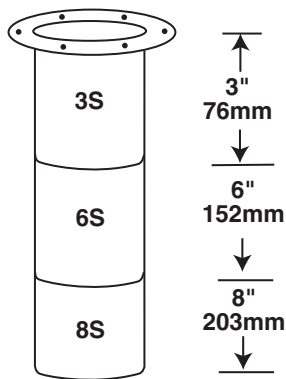

30 MESH STAINLESS STEEL BASKETS

INNER GUARDS

LOCKING TABS (AB ONLY)

Donaldson Part No.	Description	Features	Micron Rating	Airflow Capacity (CFM)	Finish
P562610	ABB-W-03-8S-IG	8" STAINLESS BASKET, INNER GUARD	3	30	Epoxy Coated, Black
P562611	ABB-W-10-3S	3" STAINLESS BASKET	10	30	Epoxy Coated, Black
P562612	ABB-W-10-3S-LT	3" STAINLESS BASKET, LOCK TAB	10	30	Epoxy Coated, Black
P562613	ABB-W-10-3S-R	3" STAINLESS BASKET, BUNA GASKET	10	30	Epoxy Coated, Black
P562614	ABB-W-10-N	NYLON BASKET	10	30	Epoxy Coated, Black
P562615	ABB-W-10-N-LT	NYLON BASKET, LOCK TAB	10	30	Epoxy Coated, Black
P562616	ABB-W-10-N-R	NYLON BASKET, BUNA GASKET	10	30	Epoxy Coated, Black
P562617	ABB-W-10-N-SMB	NYLON BASKET, SIDE MOUNT KIT	10	30	Epoxy Coated, Black
P562618	ABB-W-40-3S	3" STAINLESS BASKET	40	30	Epoxy Coated, Black
P562619	ABB-W-40-6S	6" STAINLESS BASKET	40	30	Epoxy Coated, Black
P562620	ABB-W-40-N	NYLON BASKET	40	30	Epoxy Coated, Black
P562623	ABB-Z-40-3S	3" STAINLESS BASKET	40	30	Zinc Plated
P562624	ABB-Z-40-3S-LT	3" STAINLESS BASKET, LOCK TAB	40	30	Zinc Plated
P562625	ABB-Z-40-N	NYLON BASKET	40	30	Zinc Plated
P562626	ABB-Z-40-N-R	NYLON BASKET, BUNA GASKET	40	30	Zinc Plated