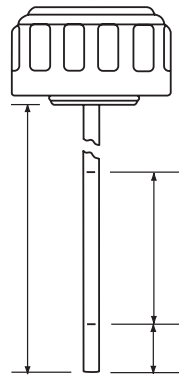

SIDE MOUNT

Can be used with all Bayonet and Threaded Flange Breathers (except MBB & Pressurized Breathers). Maximum torque for fastening 112 in. lbs. with washers.

Dipsticks available for some models. See Features section on assembly tables.

Donaldson Part No.	Description	Features	Micron Rating	Airflow Capacity (CFM)	Finish
P562573	ABB-03-N	NYLON BASKET	3	30	Chrome
P562574	ABB-10	FLANGE, SCREWS & GASKET, NO BASKET	10	30	Chrome
P562575	ABB-10-3S	3" STAINLESS BASKET	10	30	Chrome
P562576	ABB-10-3S-LT	3" STAINLESS BASKET, LOCK TAB	10	30	Chrome
P562577	ABB-10-3S-R	3" STAINLESS BASKET, BUNA GASKET	10	30	Chrome
P562578	ABB-10-3S-SMB	3" STAINLESS BASKET, SIDE MOUNT KIT	10	30	Chrome
P562579	ABB-10-6S	6" STAINLESS BASKET	10	30	Chrome
P562580	ABB-10-6S-LT	6" STAINLESS BASKET, LOCK TAB	10	30	Chrome
P562581	ABB-10-6S-R	6" STAINLESS BASKET, BUNA GASKET	10	30	Chrome
P562582	ABB-10-8S	8" STAINLESS BASKET	10	30	Chrome
P562583	ABB-10-8S-D-IG	8" STAINLESS BASKET, DIPSTICK, INNER GUARD	10	30	Chrome
P562584	ABB-10-N	NYLON BASKET	10	30	Chrome
P562585	ABB-10-N-LT	NYLON BASKET, LOCK TAB	10	30	Chrome
P562587	ABB-10-N-R	NYLON BASKET, BUNA GASKET	10	30	Chrome
P562589	ABB-40	FLANGE, SCREWS & GASKET, NO BASKET	40	30	Chrome
P562590	ABB-40-3S	3" STAINLESS BASKET	40	30	Chrome
P562591	ABB-40-3S-LT	3" STAINLESS BASKET, LOCK TAB	40	30	Chrome
P562592	ABB-40-3S-R	3" STAINLESS BASKET, BUNA GASKET	40	30	Chrome
P562593	ABB-40-3S-SMB	3" STAINLESS BASKET, SIDE MOUNT KIT	40	30	Chrome
P562594	ABB-40-6S	6" STAINLESS BASKET	40	30	Chrome
P562595	ABB-40-6S-D	6" STAINLESS BASKET, DIPSTICK	40	30	Chrome
P562596	ABB-40-6S-LT	6" STAINLESS BASKET, LOCK TAB	40	30	Chrome
P562598	ABB-40-8S	8" STAINLESS BASKET	40	30	Chrome
P562599	ABB-40-8S-D	8" STAINLESS BASKET, DIPSTICK	40	30	Chrome
P562600	ABB-40-8S-LT	8" STAINLESS BASKET, LOCK TAB	40	30	Chrome
P562601	ABB-40-CWOF	CAP ONLY	40	30	Chrome
P562602	ABB-40-LT	LOCK TAB, NO BASKET	40	30	Chrome
P562603	ABB-40-N	NYLON BASKET	40	30	Chrome
P562605	ABB-40-N-LT	NYLON BASKET, LOCK TAB	40	30	Chrome
P562608	ABB-40-N-R	NYLON BASKET, BUNA GASKET	40	30	Chrome
P562609	ABB-40-N-SMB	NYLON BASKET, SIDE MOUNT KIT	40	30	Chrome