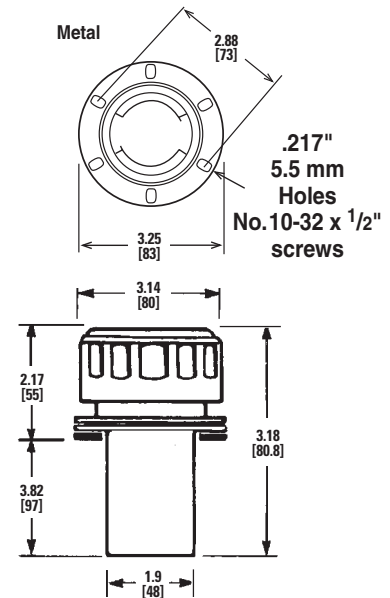

ABB Series Filler Breathers - Bayonet Style

Description:

Chrome plated, epoxy coated or zinc plated steel caps
 Air flow to 30 CFM
 Compatible with petroleum based fluids
 30 mesh technopolymer basket
 Self tapping screws for flange mount
 Cork gaskets
 3, 10, or 40 micron

30 MESH STAINLESS STEEL BASKETS

INNER GUARDS

LOCKING TABS (AB ONLY)

Donaldson Part No.	Description	Features	Micron Rating	Airflow Capacity (CFM)	Finish
P562610	ABB-W-03-8S-IG	8" STAINLESS BASKET, INNER GUARD	3	30	Epoxy Coated, Black
P562611	ABB-W-10-3S	3" STAINLESS BASKET	10	30	Epoxy Coated, Black
P562612	ABB-W-10-3S-LT	3" STAINLESS BASKET, LOCK TAB	10	30	Epoxy Coated, Black
P562613	ABB-W-10-3S-R	3" STAINLESS BASKET, BUNA GASKET	10	30	Epoxy Coated, Black
P562614	ABB-W-10-N	NYLON BASKET	10	30	Epoxy Coated, Black
P562615	ABB-W-10-N-LT	NYLON BASKET, LOCK TAB	10	30	Epoxy Coated, Black
P562616	ABB-W-10-N-R	NYLON BASKET, BUNA GASKET	10	30	Epoxy Coated, Black
P562617	ABB-W-10-N-SMB	NYLON BASKET, SIDE MOUNT KIT	10	30	Epoxy Coated, Black
P562618	ABB-W-40-3S	3" STAINLESS BASKET	40	30	Epoxy Coated, Black
P562619	ABB-W-40-6S	6" STAINLESS BASKET	40	30	Epoxy Coated, Black
P562620	ABB-W-40-N	NYLON BASKET	40	30	Epoxy Coated, Black
P562623	ABB-Z-40-3S	3" STAINLESS BASKET	40	30	Zinc Plated
P562624	ABB-Z-40-3S-LT	3" STAINLESS BASKET, LOCK TAB	40	30	Zinc Plated
P562625	ABB-Z-40-N	NYLON BASKET	40	30	Zinc Plated
P562626	ABB-Z-40-N-R	NYLON BASKET, BUNA GASKET	40	30	Zinc Plated

SIDE MOUNT

Can be used with all Bayonet and Threaded Flange Breathers (except MBB & Pressurized Breathers). Maximum torque for fastening 112 in. lbs. with washers.

Dipsticks available for some models. See Features section on assembly tables.