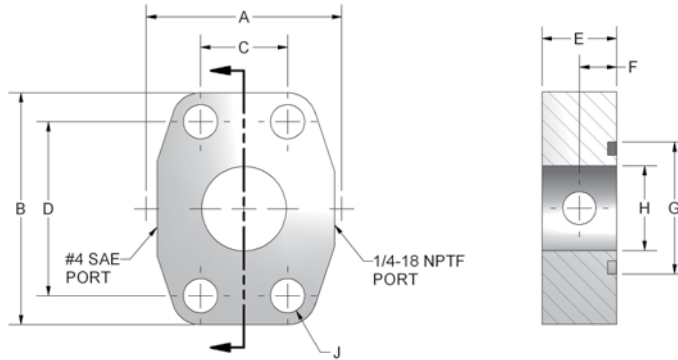

Gauge Port Spacer

CODE 61 GAUGE PORT O-RING SPACER										
PART NO.	PAD SIZE	A	B	C	D	E	F	G	H	J
AS-8-GP	.50	1.82	2.16	.688	1.500	1.25	.62	1.000	.502	.344
AS-12-GP	.75	2.06	2.69	.875	1.875	1.25	.62	1.250	.752	.406
AS-16-GP	1.00	2.31	2.75	1.031	2.062	.88	.44	1.560	1.002	.406
AS-20-GP	1.25	2.87	3.12	1.188	2.312	.94	.47	1.750	1.252	.469
AS-24-GP	1.50	3.25	3.68	1.406	2.750	1.19	.59	2.115	1.502	.531
AS-32-GP	2.00	3.81	4.00	1.688	3.062	1.38	.69	2.490	2.002	.531
AS-40-GP	2.50	4.28	4.50	2.000	3.500	1.75	.88	2.995	2.502	.531
AS-48-GP	3.00	5.15	5.31	2.438	4.188	2.12	1.06	3.615	3.002	.656
AS-56-GP	3.50	5.50	6.00	2.750	4.750	1.44	.720	4.095	3.502	.656
AS-64-GP	4.00	6.00	6.38	3.062	5.125	1.50	.750	4.595	4.002	.656

CODE 62 GAUGE PORT O-RING SPACER										
PART NO.	PAD SIZE	A	B	C	D	E	F	G	H	J
ASX-8-GP	.50	1.94	2.30	.718	1.594	1.25	.62	1.000	.502	.344
ASX-12-GP	.75	2.50	2.95	.937	2.000	1.25	.62	1.250	.752	.406
ASX-16-GP	1.00	2.75	3.19	1.093	2.250	1.50	.75	1.560	1.002	.492
ASX-20-GP	1.25	3.06	3.75	1.250	2.625	1.50	.75	1.750	1.252	.531
ASX-24-GP	1.50	3.75	4.44	1.437	3.125	1.75	.88	2.115	1.502	.656
ASX-32-GP	2.00	4.50	5.25	1.750	3.812	1.75	.88	2.490	2.002	.781
ASX-40-GP	2.50	5.87	6.87	2.311	4.874	2.06	1.03	2.995	2.502	.906
ASX-48-GP	3.00	7.00	8.50	2.811	6.000	2.62	1.31	3.615	3.002	1.156

#4 SAE and 1/4" NPTF plugs provided with gauge port spacers