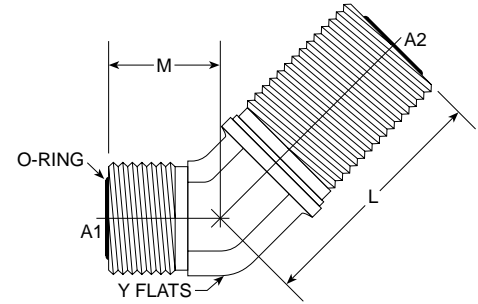

MFS-MFS Bulkhead 45° FS2702 Series

SAE# 520801

PART NO. SIZE	TUBE O.D.	A1 THREAD	A2 THREAD	L LGTH	M.M.	M LGTH	M.M.	Y FLATS	Y FLATS	M.M.	PLATE MAX	Standard Material From Stock			
												S	FG	SS	B
FS2702-04-04	1/4	9/16-18	9/16-18	1.730	43.94	0.630	16.00	9/16	0.562	14.27	1/2	•	•		
FS2702-06-06	3/8	11/16-16	11/16-16	1.910	48.51	0.740	18.80	3/4	0.750	19.05	35/64	•	•		
FS2702-08-08	1/2	13/16-16	13/16-16	2.010	51.05	0.800	20.32	3/4	0.750	19.05	35/64	•	•		
NEW FS2702-10-08															
FS2702-10-10	5/8	1-14	1-14	2.230	56.64	0.920	23.37	1 1/16	1.062	26.97	35/64	•	•		
FS2702-12-12	3/4	1 3/16-12	1 3/16-12	2.390	60.71	1.020	25.91	1 3/16	1.188	30.17	35/64	•	•		
FS2702-16-16	1	1 7/16-12	1 7/16-12	2.570	65.28	1.180	29.97	1 7/16	1.438	36.52	35/64	•	•		
FS2702-20-20	1 1/4	1 11/16-12	1 11/16-12	2.640	67.06	1.260	32.00	1 5/8	1.625	41.27	35/64	•	•		
FS2704-24-24	1 1/2	2-14	2-14	2.640	67.06	1.450	36.83	1 7/8	1.875	47.62	35/64	•	•