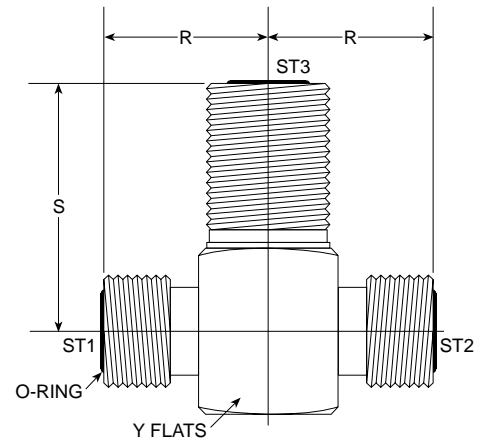

MFS-MFS-Bulkhead Tee FS2703 Series

| PART NO. SIZE | TUBE O.D. | ST1 THREAD | ST2 THREAD | ST3 THREAD | S LGTH | M.M. | R LGTH | M.M. | Y FLATS | Y FLATS | M.M. | PLATE MAX | Standard Material From Stock | | | |
|-----------------|-----------|------------|------------|------------|--------|-------|--------|-------|---------|---------|-------|-----------|------------------------------|----|----|---|
| | | | | | | | | | | | | | S | FG | SS | B |
| FS2703-04-04-04 | 1/4 | 9/16-18 | 9/16-18 | 9/16-18 | 1.850 | 46.99 | 0.89 | 22.61 | 9/16 | 0.562 | 14.27 | | • | | | |
| FS2703-06-06-06 | 3/8 | 11/16-16 | 11/16-16 | 11/16-16 | 2.050 | 52.07 | 1.02 | 25.91 | 3/4 | 0.750 | 19.05 | | • | | | |
| FS2703-08-08-08 | 1/2 | 13/16-12 | 13/16-12 | 13/16-12 | 2.180 | 55.37 | 1.14 | 28.96 | 3/4 | 0.750 | 19.05 | | • | | | |
| FS2703-12-12-12 | 3/4 | 1 3/16-12 | 1 3/16-12 | 1 3/16-12 | 2.650 | 67.31 | 1.52 | 38.61 | 1 3/16 | 1.188 | 30.18 | | • | | | |