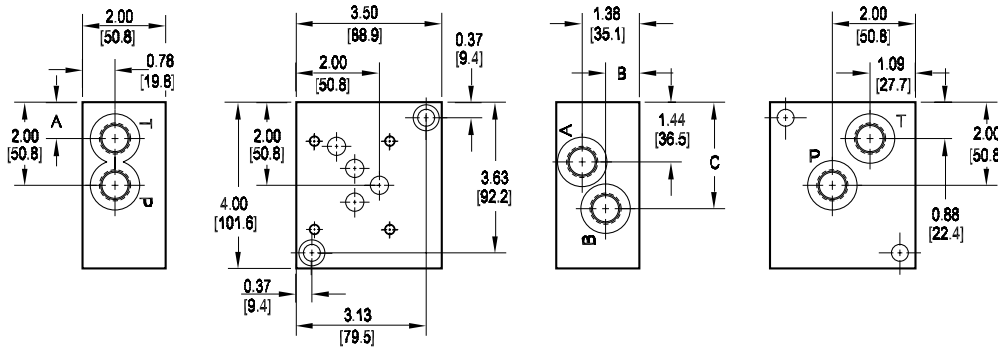

D05 Subplates

Dual Ported Subplate

Valve mtg: UNC 0.25-20 x 0.56 DP or
Metric M6-1.0mm ISO 6H x [14.2] DP
Subplate hardware kit is supplied.
See page 121 for itemized list.

| Dimension | A | B | C |
|--------------------|----------------|----------------|----------------|
| *D05SPSB8B | 0.66 [16.7] | 0.78 [19.8] | 2.81 [71.4] |
| *D05SPSB8[M,P,S,T] | 0.88 [22.2] | 1.38 [35.1] | 2.56 [65.1] |

Specifications, descriptions, and dimensional data are subject to correction or change without notice or incurring obligation. Download latest catalog page revisions at www.damanifolds.com.

Ordering Information