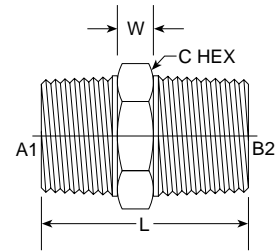

MP-MBSPT Nipple 7030 Series

PART NO. SIZE	A1 NPTF	B2 BSPT	L LGTH M.M.	W WIDTH M.M.	C HEX M.M.	Standard Material From Stock			
						S	FG	SS	B
7030-04-04	1/4-18	1/4-19	38.30	7.50	14.20	•			
7030-04-06	1/4-18	3/8-19	39.00	7.90	17.45	•			
7030-06-04	3/8-18	1/4-19	38.40	7.50	17.40	•			
7030-06-06	3/8-18	3/8-19	40.10	8.50	17.40	•			
7030-08-08	1/2-14	1/2-14	49.90	8.50	22.20	•			
7030-12-12	3/4-14	3/4-14	51.70	10.00	27.70	•			
7030-16-16	1-11 1/2	1-11	66.20	13.00	34.80	•			
7030-20-20	1-1/4-11 1/2	1 1/4-11	65.80	12.50	47.60	•			
7030-24-24	1-1/2-11 1/2	1 1/2-11	69.80	14.00	57.15	•			
7030-32-32	2-11 1/2	2-11	70.60	14.00	69.80	•			