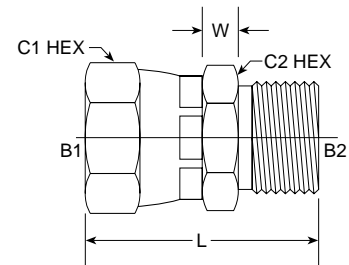

International Fittings

FJS-FBSPP 7023 Series

PART NO. SIZE	TUBE O.D.	B1 JIC	B2 BSPP	L LGTH M.M.	C1 HEX M.M.	C2 HEX M.M.	Standard Material From Stock			
							S	FG	SS	B
7023-04-04	1/4	7/16-20	1/4-19	36.00	14.28	18	•			
7023-06-06	3/8	9/16-18	3/8-19	41.30	17.46	21	•			
7023-06-08	3/8	9/16-18	1/2-14	44.80	17.46	26	•			
7023-08-06	1/2	3/4-16	3/8-19	46.20	22.23	22	•			
7023-08-08	1/2	3/4-16	1/2-14	47.80	22.23	26	•			

FJS-MM Metric 7025 Series

PART NO. SIZE	TUBE O.D.	B1 JIC	B2 MM	L LGTH M.M.	W WIDTH M.M.	C1 HEX M.M.	C2 HEX M.M.	Standard Material From Stock			
								S	FG	SS	B
7025-05-12	5/16	1/2-20	12 x 1.5	40.20	19.50	15.87	17	•			
7025-06-14	3/8	9/16-18	14 x 1.5	38.40	6.50	17.46	18	•			
7025-06-16	3/8	9/16-18	16 x 1.5	39.50	6.50	17.46	22	•			
7025-06-18	3/8	9/16-18	18 x 1.5	39.00	6.50	17.46	22	•			
7025-08-16	1/2	3/4-16	16 x 1.5	41.62	6.86	22.22	21.91	•			
NEW 7025-08-18								•			
7025-08-22	1/2	3/4-16	22 x 1.5	41.69	6.70	22.22	25.60	•			
7025-10-22	5/8	7/8-14	22 x 1.5	45.12	7.00	25.65	27.00	•			