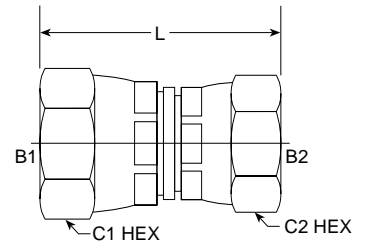

International Fittings

FJS-FBSPP 7023 Series

PART NO. SIZE	TUBE O.D.	B1 JIC	B2 BSPP	L LGTH M.M.	C1 HEX M.M.	C2 HEX M.M.	Standard Material From Stock			
							S	FG	SS	B
7023-04-04	1/4	7/16-20	1/4-19	36.00	14.28	18	•			
7023-06-06	3/8	9/16-18	3/8-19	41.30	17.46	21	•			
7023-06-08	3/8	9/16-18	1/2-14	44.80	17.46	26	•			
7023-08-06	1/2	3/4-16	3/8-19	46.20	22.23	22	•			
7023-08-08	1/2	3/4-16	1/2-14	47.80	22.23	26	•			

FJS-MM Metric 7025 Series

PART NO. SIZE	TUBE O.D.	B1 JIC	B2 MM	L LGTH M.M.	W WIDTH M.M.	C1 HEX M.M.	C2 HEX M.M.	Standard Material From Stock			
								S	FG	SS	B
7025-05-12	5/16	1/2-20	12 x 1.5	40.20	19.50	15.87	17	•			
7025-06-14	3/8	9/16-18	14 x 1.5	38.40	6.50	17.46	18	•			
7025-06-16	3/8	9/16-18	16 x 1.5	39.50	6.50	17.46	22	•			
7025-06-18	3/8	9/16-18	18 x 1.5	39.00	6.50	17.46	22	•			
7025-08-16	1/2	3/4-16	16 x 1.5	41.62	6.86	22.22	21.91	•			
NEW 7025-08-18								•			
7025-08-22	1/2	3/4-16	22 x 1.5	41.69	6.70	22.22	25.60	•			
7025-10-22	5/8	7/8-14	22 x 1.5	45.12	7.00	25.65	27.00	•			