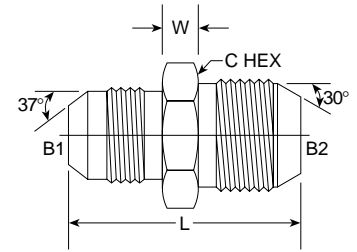

# Komatsu MJ-MK Union 7009 Series

PART NO. SIZE	TUBE O.D.	B1 JIC	B2 MK	L LGTH M.M.	W WIDTH M.M.	C HEX M.M.	Standard Material From Stock			
							S	FG	SS	B
7009-04-14	1/4	7/16-20	14 x 1.5	36.20	6.50	19	•			
7009-06-18	3/8	9/16-18	18 x 1.5	41.20	7.00	23	•			
7009-08-22	1/2	3/4-16	22 x 1.5	47.80	10.00	24	•			
7009-10-24	5/8	7/8-14	24 x 1.5	51.30	10.00	27	•			
7009-12-30	3/4	1 1/16-12	30 x 1.5	60.80	11.50	35	•			
NEW 7009-16-33							•			

# Komatsu MJ-FK Union 7009-F Series

PART NO. SIZE	TUBE O.D.	B1 JIC	B2 FK	L LGTH M.M.	W WIDTH M.M.	C HEX M.M.	Standard Material From Stock			
							S	FG	SS	B
7009-F-04-14	1/4	7/16-20	14 x 1.5	36.92	23.20	19	•			
7009-F-06-18	3/8	9/16-18	18 x 1.5	36.80	22.50	24	•			
7009-F-08-22	1/2	3/4-16	22 x 1.5	42.50	25.50	27	•			
7009-F-10-24	5/8	7/8-14	24 x 1.5	41.80	22.50	32	•			
7009-F-12-30	3/4	1 1/16-12	30 x 1.5	52.50	27.50	39	•			

# FJS-MBSPP 7022 Series

PART NO. SIZE	TUBE O.D.	B1 JIC	B2 BSPP	L LGTH M.M.	W WIDTH M.M.	C1 HEX M.M.	C2 HEX M.M.	Standard Material From Stock			
								S	FG	SS	B
7022-04-04	1/4	7/16-20	1/4-19	34.60	6.00	14.28	15	•			
7022-04-06	1/4	7/16-20	3/8-19	36.80	6.50	14.28	24	•			
NEW 7022-05-04								•			
7022-06-04	3/8	9/16-18	1/4-19	37.20	6.50	17.46	18	•			
7022-06-06	3/8	9/16-18	3/8-19	38.60	6.50	17.46	24	•			
7022-06-08	3/8	9/16-18	1/2-14	42.70	8.50	17.46	26	•			
7022-08-06	1/2	3/4-18	3/8-19	43.80	7.50	22.23	24	•			
7022-08-08	1/2	3/4-18	1/2-14	47.30	8.50	22.23	26	•			
7022-10-08	5/8	7/8-14	1/2-14	50.30	9.00	25.40	26	•			
7022-10-10	5/8	7/8-14	5/8-14	51.60	7.50	25.40	28	•			
7022-12-12	3/4	1 1/16-12	3/4-14	51.10	11.00	31.75	36	•			
7022-16-16	1	1 5/16-12	1-11	60.10	10.30	38.00	42.42	•			
7022-20-20	1 1/4	1 5/8-12	1 1/4-11	62.00	11.40	47.60	52.00	•			
7022-24-24	1 1/2	1 7/8-12	1 1/2-11	69.20	13.00	56.30	56.30	•			