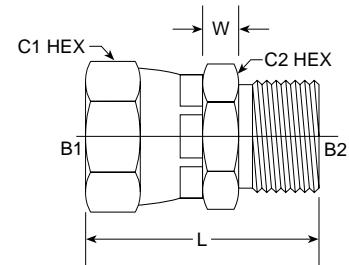

# Komatsu MJ-MK Union 7009 Series

PART NO. SIZE	TUBE O.D.	B1 JIC	B2 MK	L LGTH M.M.	W WIDTH M.M.	C HEX M.M.	Standard Material From Stock			
							S	FG	SS	B
7009-04-14	1/4	7/16-20	14 x 1.5	36.20	6.50	19	•			
7009-06-18	3/8	9/16-18	18 x 1.5	41.20	7.00	23	•			
7009-08-22	1/2	3/4-16	22 x 1.5	47.80	10.00	24	•			
7009-10-24	5/8	7/8-14	24 x 1.5	51.30	10.00	27	•			
7009-12-30	3/4	1 1/16-12	30 x 1.5	60.80	11.50	35	•			
NEW 7009-16-33							•			

# Komatsu MJ-FK Union 7009-F Series

PART NO. SIZE	TUBE O.D.	B1 JIC	B2 FK	L LGTH M.M.	W WIDTH M.M.	C HEX M.M.	Standard Material From Stock			
							S	FG	SS	B
7009-F-04-14	1/4	7/16-20	14 x 1.5	36.92	23.20	19	•			
7009-F-06-18	3/8	9/16-18	18 x 1.5	36.80	22.50	24	•			
7009-F-08-22	1/2	3/4-16	22 x 1.5	42.50	25.50	27	•			
7009-F-10-24	5/8	7/8-14	24 x 1.5	41.80	22.50	32	•			
7009-F-12-30	3/4	1 1/16-12	30 x 1.5	52.50	27.50	39	•			

# FJS-MBSPP 7022 Series

PART NO. SIZE	TUBE O.D.	B1 JIC	B2 BSPP	L LGTH M.M.	W WIDTH M.M.	C1 HEX M.M.	C2 HEX M.M.	Standard Material From Stock			
								S	FG	SS	B
7022-04-04	1/4	7/16-20	1/4-19	34.60	6.00	14.28	15	•			
7022-04-06	1/4	7/16-20	3/8-19	36.80	6.50	14.28	24	•			
NEW 7022-05-04								•			
7022-06-04	3/8	9/16-18	1/4-19	37.20	6.50	17.46	18	•			
7022-06-06	3/8	9/16-18	3/8-19	38.60	6.50	17.46	24	•			
7022-06-08	3/8	9/16-18	1/2-14	42.70	8.50	17.46	26	•			
7022-08-06	1/2	3/4-18	3/8-19	43.80	7.50	22.23	24	•			
7022-08-08	1/2	3/4-18	1/2-14	47.30	8.50	22.23	26	•			
7022-10-08	5/8	7/8-14	1/2-14	50.30	9.00	25.40	26	•			
7022-10-10	5/8	7/8-14	5/8-14	51.60	7.50	25.40	28	•			
7022-12-12	3/4	1 1/16-12	3/4-14	51.10	11.00	31.75	36	•			
7022-16-16	1	1 5/16-12	1-11	60.10	10.30	38.00	42.42	•			
7022-20-20	1 1/4	1 5/8-12	1 1/4-11	62.00	11.40	47.60	52.00	•			
7022-24-24	1 1/2	1 7/8-12	1 1/2-11	69.20	13.00	56.30	56.30	•			