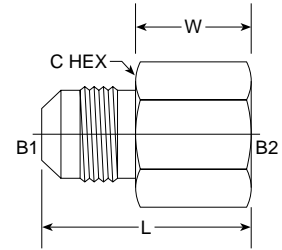

# Komatsu MJ-MK Union 7009 Series

PART NO. SIZE	TUBE O.D.	B1 JIC	B2 MK	L LGTH M.M.	W WIDTH M.M.	C HEX M.M.	Standard Material From Stock			
							S	FG	SS	B
7009-04-14	1/4	7/16-20	14 x 1.5	36.20	6.50	19	•			
7009-06-18	3/8	9/16-18	18 x 1.5	41.20	7.00	23	•			
7009-08-22	1/2	3/4-16	22 x 1.5	47.80	10.00	24	•			
7009-10-24	5/8	7/8-14	24 x 1.5	51.30	10.00	27	•			
7009-12-30	3/4	1 1/16-12	30 x 1.5	60.80	11.50	35	•			
NEW 7009-16-33							•			

# Komatsu MJ-FK Union 7009-F Series

PART NO. SIZE	TUBE O.D.	B1 JIC	B2 FK	L LGTH M.M.	W WIDTH M.M.	C HEX M.M.	Standard Material From Stock			
							S	FG	SS	B
7009-F-04-14	1/4	7/16-20	14 x 1.5	36.92	23.20	19	•			
7009-F-06-18	3/8	9/16-18	18 x 1.5	36.80	22.50	24	•			
7009-F-08-22	1/2	3/4-16	22 x 1.5	42.50	25.50	27	•			
7009-F-10-24	5/8	7/8-14	24 x 1.5	41.80	22.50	32	•			
7009-F-12-30	3/4	1 1/16-12	30 x 1.5	52.50	27.50	39	•			

# FJS-MBSPP 7022 Series

PART NO. SIZE	TUBE O.D.	B1 JIC	B2 BSPP	L LGTH M.M.	W WIDTH M.M.	C1 HEX M.M.	C2 HEX M.M.	Standard Material From Stock			
								S	FG	SS	B
7022-04-04	1/4	7/16-20	1/4-19	34.60	6.00	14.28	15	•			
7022-04-06	1/4	7/16-20	3/8-19	36.80	6.50	14.28	24	•			
NEW 7022-05-04								•			
7022-06-04	3/8	9/16-18	1/4-19	37.20	6.50	17.46	18	•			
7022-06-06	3/8	9/16-18	3/8-19	38.60	6.50	17.46	24	•			
7022-06-08	3/8	9/16-18	1/2-14	42.70	8.50	17.46	26	•			
7022-08-06	1/2	3/4-18	3/8-19	43.80	7.50	22.23	24	•			
7022-08-08	1/2	3/4-18	1/2-14	47.30	8.50	22.23	26	•			
7022-10-08	5/8	7/8-14	1/2-14	50.30	9.00	25.40	26	•			
7022-10-10	5/8	7/8-14	5/8-14	51.60	7.50	25.40	28	•			
7022-12-12	3/4	1 1/16-12	3/4-14	51.10	11.00	31.75	36	•			
7022-16-16	1	1 5/16-12	1-11	60.10	10.30	38.00	42.42	•			
7022-20-20	1 1/4	1 5/8-12	1 1/4-11	62.00	11.40	47.60	52.00	•			
7022-24-24	1 1/2	1 7/8-12	1 1/2-11	69.20	13.00	56.30	56.30	•			