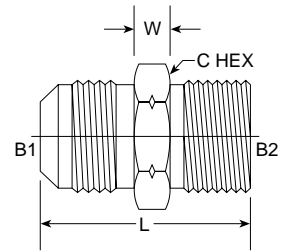

International Fittings

MJ-MM Port Metric 7005 Series

PART NO. SIZE	TUBE O.D.	B1 JIC	B2 MM	L LGTH M.M.	W WIDTH M.M.	C HEX M.M.	Standard Material From Stock			
							S	FG	SS	B
7005-04-10	1/4	7/16-20	10 x 1.0	30.30	4.00	14	•			
7005-04-12	1/4	7/16-20	12 x 1.5	32.520	6.10	15.25	•			
NEW 7005-04-14							•			
NEW 7005-05-12							•			
7005-06-12	3/8	9/16-18	12 x 1.5	32.60	6.00	15	•			
7005-06-14	3/8	9/16-18	14 x 1.5	32.80	6.50	18	•			
7005-06-16	3/8	9/16-18	16 x 1.5	34.10	6.50	22	•			
7005-06-18	3/8	9/16-18	18 x 1.5	34.20	6.50	22	•			
7005-08-12	1/2	3/4-16	12 x 1.5	36.92	8.05	20.80	•			
7005-08-14	1/2	3/4-16	14 x 1.5	37.30	8.40	21	•			
7005-08-16	1/2	3/4-16	16 x 1.5	38.00	8.00	22	•			
7005-08-18	1/2	3/4-16	18 x 1.5	37.80	8.00	22	•			
7005-08-20	1/2	3/4-16	20 x 1.5	37.85	8.10	25.65	•			
7005-08-22	1/2	3/4-16	22 x 1.5	37.40	7.00	27	•			
NEW 7005-10-18							•			
7005-10-20	5/8	7/8-14	20 x 1.5	40.00	8.00	26	•			
7005-10-22	5/8	7/8-14	22 x 1.5	40.30	7.50	27	•			
7005-12-22	3/4	1 1/16-16	22 x 1.5	45.80	10.00	27	•			
7005-12-27	3/4	1 1/16-12	27 x 2	52.45	9.00	31.91	•			
7005-16-33	1	1 5/16-12	33 x 1.5	54.54	9.55	40.90	•			
NEW 7005-24-48							•