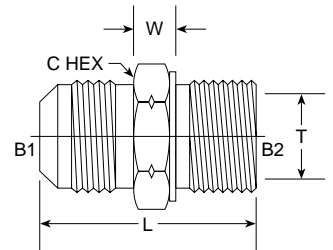

## MJ-MM Light Metric (Dual Purpose) 7005-L Series

PART NO. SIZE	TUBE O.D.	B1 JIC	B2 MM	L LGTH M.M.	T WIDTH M.M.	W WIDTH M.M.	C HEX M.M.	Standard Material From Stock			
								S	FG	SS	B
7005-04-L06-12	1/4	7/16-20	12 x 1.5	31.50	6	7.50	16.00	•			
7005-04-L08-14	1/4	7/16-20	14 x 1.5	32.83	8	6.40	18.00	•			
7005-06-L08-14	3/8	9/16-18	14 x 1.5	32.10	8	7.75	18.98	•			
7005-06-L10-16	3/8	9/16-18	16 x 1.5	33.73	10	9.52	22.22	•			
7005-06-L12-18	3/8	9/16-18	18 x 1.5	36.40	12	8.80	23.00	•			
7005-08-L10-16	1/2	3/4-16	16 x 1.5	38.38	10	8.00	22.00	•			
7005-08-L12-18	1/2	3/4-16	18 x 1.5	38.30	12	10.00	23.00	•			
7005-12-L18-24	3/4	1 1/16-12	24 x 1.5	51.95	18	12.12	31.75	•			
7005-10-L15-22	5/8	7/8-14	22 x 1.5	43.00	15	10.00	27.00	•			
7005-12-L18-26	3/4	1 1/16-12	26 x 1.5	51.00	18	12.50	31.70	•			
7005-12-L22-30	3/4	1 1/16-12	30 x 2.0	52.60	22	12.50	38.20	•			
7005-16-L28-36	1	1 5/16-12	36 x 2.0	53.70	28	14.00	41.20	•			
NEW 7005-20-L35-45								•			