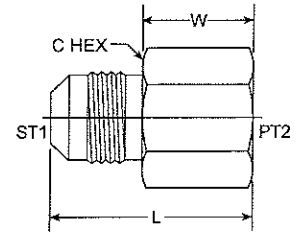

MJ-FBSPP 7003 Series

PART NO. SIZE	TUBE O.D.	ST1 JIC	PT2 BSPP	L LGTH M.M.	W WIDTH M.M.	C1 HEX M.M.	Standard Material From Stock			
							S	FG	SS	B
NEW 7003-04-02										
NEW 7003-04-04										
NEW 7003-04-06										
NEW 7003-06-04										
NEW 7003-06-06										
NEW 7003-06-08										
NEW 7003-08-06										
NEW 7003-08-08										
NEW 7003-08-10										
NEW 7003-08-12										
NEW 7003-10-08										
NEW 7003-10-10										
NEW 7003-10-12										
NEW 7003-12-12										
NEW 7003-12-16										
NEW 7003-16-16										
NEW 7003-20-20										
NEW 7003-24-24										
NEW 7003-32-32										

MJ-FBSPPS 7004 Series

PART NO. SIZE	TUBE O.D.	B1 JIC	B2 BSPP	L LGTH M.M.	W WIDTH M.M.	C1 HEX M.M.	C2 HEX M.M.	Standard Material From Stock			
								S	FG	SS	B
7004-04-02	1/4	7/16-20	1/4-19	36.16	6.90	14.28	15.00	•			
7004-04-04	1/4	7/16-20	1/4-19	36.50	8.50	18	18	•			
7004-04-06	1/4	7/16-20	1/4-19	43.50	8.50	24	22	•			
7004-06-04	3/8	9/16-18	1/4-19	36.00	6.00	18	18	•			
7004-06-06	3/8	9/16-18	3/8-19	40.50	6.50	21	22	•			
7004-06-08	3/8	9/16-18	3/8-19	43.10	7.00	26	26	•			
7004-08-06	1/2	3/4-16	3/8-19	44.70	7.50	21	22	•			
7004-08-08	1/2	3/4-16	1/2-14	49.00	9.50	26	26	•			
7004-08-10	1/2	3/4-16	5/8-14	48.20	8.00	26	28	•			
7004-08-12	1/2	3/4-16	3/4-14	50.50	10.00	29	33	•			
7004-10-08	5/8	7/8-14	1/2-14	51.60	10.00	26	26	•			
7004-10-10	5/8	7/8-14	5/8-14	53.20	9.50	28	28	•			
NEW 7004-12-12								•			
7004-12-16	3/4	1 1/16-12	1-11	58.80	11.00	38	38	•			
7004-16-12	1	1 5/16-12	3/4-14	58.01	11.10	34.90	33.00	•			
NEW 7004-16-16								•			
7004-20-20	1 1/4	1 7/8-12	1 1/4-11	64.60	13.50	48	48	•			
NEW 7004-32-32								•			