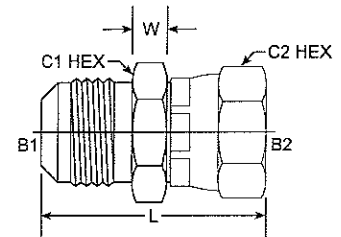

MJ-FBSPP 7003 Series

PART NO. SIZE	TUBE O.D.	ST1 JIC	PT2 BSPP	L LGTH M.M.	W WIDTH M.M.	C1 HEX M.M.	Standard Material From Stock			
							S	FG	SS	B
NEW 7003-04-02										
NEW 7003-04-04										
NEW 7003-04-06										
NEW 7003-06-04										
NEW 7003-06-06										
NEW 7003-06-08										
NEW 7003-08-06										
NEW 7003-08-08										
NEW 7003-08-10										
NEW 7003-08-12										
NEW 7003-10-08										
NEW 7003-10-10										
NEW 7003-10-12										
NEW 7003-12-12										
NEW 7003-12-16										
NEW 7003-16-16										
NEW 7003-20-20										
NEW 7003-24-24										
NEW 7003-32-32										

MJ-FBSPPS 7004 Series

PART NO. SIZE	TUBE O.D.	B1 JIC	B2 BSPP	L LGTH M.M.	W WIDTH M.M.	C1 HEX M.M.	C2 HEX M.M.	Standard Material From Stock			
								S	FG	SS	B
7004-04-02	1/4	7/16-20	1/4-19	36.16	6.90	14.28	15.00	•			
7004-04-04	1/4	7/16-20	1/4-19	36.50	8.50	18	18	•			
7004-04-06	1/4	7/16-20	1/4-19	43.50	8.50	24	22	•			
7004-06-04	3/8	9/16-18	1/4-19	36.00	6.00	18	18	•			
7004-06-06	3/8	9/16-18	3/8-19	40.50	6.50	21	22	•			
7004-06-08	3/8	9/16-18	3/8-19	43.10	7.00	26	26	•			
7004-08-06	1/2	3/4-16	3/8-19	44.70	7.50	21	22	•			
7004-08-08	1/2	3/4-16	1/2-14	49.00	9.50	26	26	•			
7004-08-10	1/2	3/4-16	5/8-14	48.20	8.00	26	28	•			
7004-08-12	1/2	3/4-16	3/4-14	50.50	10.00	29	33	•			
7004-10-08	5/8	7/8-14	1/2-14	51.60	10.00	26	26	•			
7004-10-10	5/8	7/8-14	5/8-14	53.20	9.50	28	28	•			
NEW 7004-12-12								•			
7004-12-16	3/4	1 1/16-12	1-11	58.80	11.00	38	38	•			
7004-16-12	1	1 5/16-12	3/4-14	58.01	11.10	34.90	33.00	•			
NEW 7004-16-16								•			
7004-20-20	1 1/4	1 7/8-12	1 1/4-11	64.60	13.50	48	48	•			
NEW 7004-32-32								•			