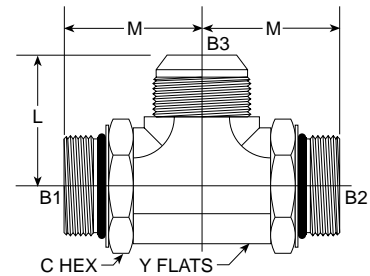

Tube Fittings & Adapters

MAORB-FORB-FORB Tee 6835-NWO Series

PART NO. SIZE	TUBE O.D.	ST1 MADJ	ST2 FORB	ST3 FORB	L LGTH	M.M.	M LGTH	M.M.	Y FLATS	Y FLATS	M.M.	Standard Material From Stock			
												S	FG	SS	B
6835-04-04-04-NWO	1/4	7/16-20	7/16-20	7/16-20	1.230	31.24	0.740	18.80	3/4	0.750	19.05		•		
6835-06-06-06-NWO	3/8	9/16-18	9/16-18	9/16-18	1.380	35.05	0.860	21.84	7/8	0.875	22.23		•		
6835-08-08-08-NWO	1/2	3/4-16	3/4-16	3/4-16	1.590	40.39	1.030	26.16	1 1/16	1.062	26.97		•		
6835-10-10-10-NWO	5/8	7/8-14	7/8-14	7/8-14	1.810	45.97	1.180	29.97	1 1/16	1.062	26.97		•		
6835-12-12-12-NWO	3/4	1 1/16-12	1 1/16-12	1 1/16-12	2.000	50.80	1.390	35.31	1 5/16	1.312	33.32		•		
6835-16-16-16-NWO	1	1 5/16-12	1 5/16-12	1 5/16-12	2.250	57.15	1.520	38.61	1 5/8	1.625	41.28		•		

MAORB-MAORB-MJ Tee 6840-NWO Series

PART NO. SIZE	PORT O.D.	B1 THREAD	B2 THREAD	B3 THREAD	L LGTH	M.M.	M LGTH	M.M.	Y FLATS	Y FLATS	M.M.	Standard Material From Stock			
												S	FG	SS	B
NEW 6840-20-20-20-NWO												•			

MJ-MJ-MB-MJ Cross 6850-NWO Series

PART NO. SIZE	PORT O.D.	B1 THREAD	B2 THREAD	B3 THREAD	B4 THREAD	L LGTH	M.M.	M LGTH	M.M.	Y FLATS	Y FLATS	M.M.	Standard Material From Stock			
													S	FG	SS	B
NEW 6850-06-06-06-06-NWO													•			