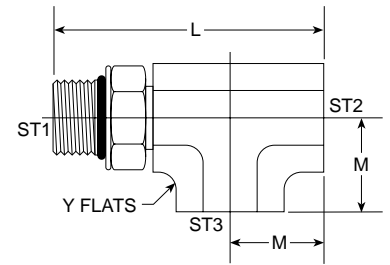

Tube Fittings & Adapters

MAORB-FORB-FORB Tee 6835-NWO Series

PART NO. SIZE	TUBE O.D.	ST1 MADJ	ST2 FORB	ST3 FORB	L LGTH	M.M.	M LGTH	M.M.	Y FLATS	Y FLATS	M.M.	Standard Material From Stock			
												S	FG	SS	B
6835-04-04-04-NWO	1/4	7/16-20	7/16-20	7/16-20	1.230	31.24	0.740	18.80	3/4	0.750	19.05		•		
6835-06-06-06-NWO	3/8	9/16-18	9/16-18	9/16-18	1.380	35.05	0.860	21.84	7/8	0.875	22.23		•		
6835-08-08-08-NWO	1/2	3/4-16	3/4-16	3/4-16	1.590	40.39	1.030	26.16	1 1/16	1.062	26.97		•		
6835-10-10-10-NWO	5/8	7/8-14	7/8-14	7/8-14	1.810	45.97	1.180	29.97	1 1/16	1.062	26.97		•		
6835-12-12-12-NWO	3/4	1 1/16-12	1 1/16-12	1 1/16-12	2.000	50.80	1.390	35.31	1 5/16	1.312	33.32		•		
6835-16-16-16-NWO	1	1 5/16-12	1 5/16-12	1 5/16-12	2.250	57.15	1.520	38.61	1 5/8	1.625	41.28		•		

MAORB-MAORB-MJ Tee 6840-NWO Series

PART NO. SIZE	PORT O.D.	B1 THREAD	B2 THREAD	B3 THREAD	L LGTH	M.M.	M LGTH	M.M.	Y FLATS	Y FLATS	M.M.	Standard Material From Stock			
												S	FG	SS	B
NEW 6840-20-20-20-NWO												•			

MJ-MJ-MB-MJ Cross 6850-NWO Series

PART NO. SIZE	PORT O.D.	B1 THREAD	B2 THREAD	B3 THREAD	B4 THREAD	L LGTH	M.M.	M LGTH	M.M.	Y FLATS	Y FLATS	M.M.	Standard Material From Stock			
													S	FG	SS	B
NEW 6850-06-06-06-06-NWO													•			