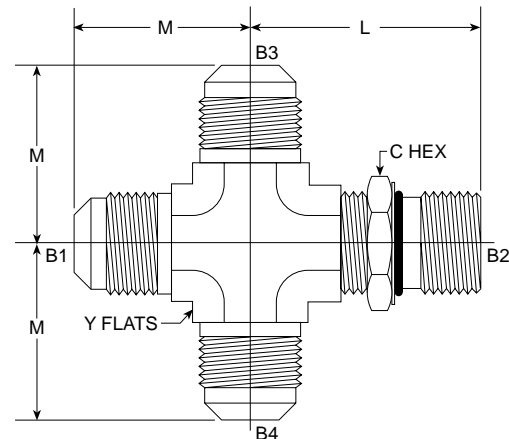

Tube Fittings & Adapters

MAORB-FORB-FORB Tee 6835-NWO Series

PART NO. SIZE	TUBE O.D.	ST1 MADJ	ST2 FORB	ST3 FORB	L LGTH	M.M.	M LGTH	M.M.	Y FLATS	Y FLATS	M.M.	Standard Material From Stock			
												S	FG	SS	B
6835-04-04-04-NWO	1/4	7/16-20	7/16-20	7/16-20	1.230	31.24	0.740	18.80	3/4	0.750	19.05		•		
6835-06-06-06-NWO	3/8	9/16-18	9/16-18	9/16-18	1.380	35.05	0.860	21.84	7/8	0.875	22.23		•		
6835-08-08-08-NWO	1/2	3/4-16	3/4-16	3/4-16	1.590	40.39	1.030	26.16	1 1/16	1.062	26.97		•		
6835-10-10-10-NWO	5/8	7/8-14	7/8-14	7/8-14	1.810	45.97	1.180	29.97	1 1/16	1.062	26.97		•		
6835-12-12-12-NWO	3/4	1 1/16-12	1 1/16-12	1 1/16-12	2.000	50.80	1.390	35.31	1 5/16	1.312	33.32		•		
6835-16-16-16-NWO	1	1 5/16-12	1 5/16-12	1 5/16-12	2.250	57.15	1.520	38.61	1 5/8	1.625	41.28		•		

MAORB-MAORB-MJ Tee 6840-NWO Series

PART NO. SIZE	PORT O.D.	B1 THREAD	B2 THREAD	B3 THREAD	L LGTH	M.M.	M LGTH	M.M.	Y FLATS	Y FLATS	M.M.	Standard Material From Stock			
												S	FG	SS	B
NEW 6840-20-20-20-NWO												•			

MJ-MJ-MB-MJ Cross 6850-NWO Series

PART NO. SIZE	PORT O.D.	B1 THREAD	B2 THREAD	B3 THREAD	B4 THREAD	L LGTH	M.M.	M LGTH	M.M.	Y FLATS	Y FLATS	M.M.	Standard Material From Stock			
													S	FG	SS	B
NEW 6850-06-06-06-06-NWO													•			