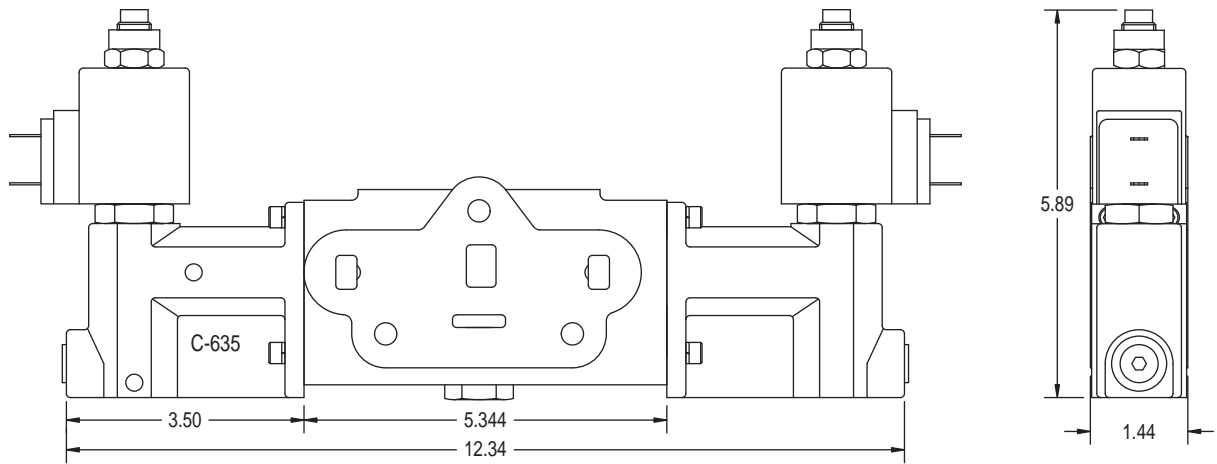

# SOLENOID OPERATED TYPE "-T" WORK SECTION DIMENSIONAL DATA

TYPE "-T" SEAL KIT  
 660580014  
 SOLENOID CARTRIDGES  
 SEAL KIT  
 660590008  
 NOTE: THIS OPTION CANNOT  
 BE ADDED IN THE FIELD.

NOTE: For additional data on inlet and outlet sections, valve assemblies, etc. Please refer SV information in this catalog.

## SYMBOL EXAMPLE TWO SECTION STACK

VALVES