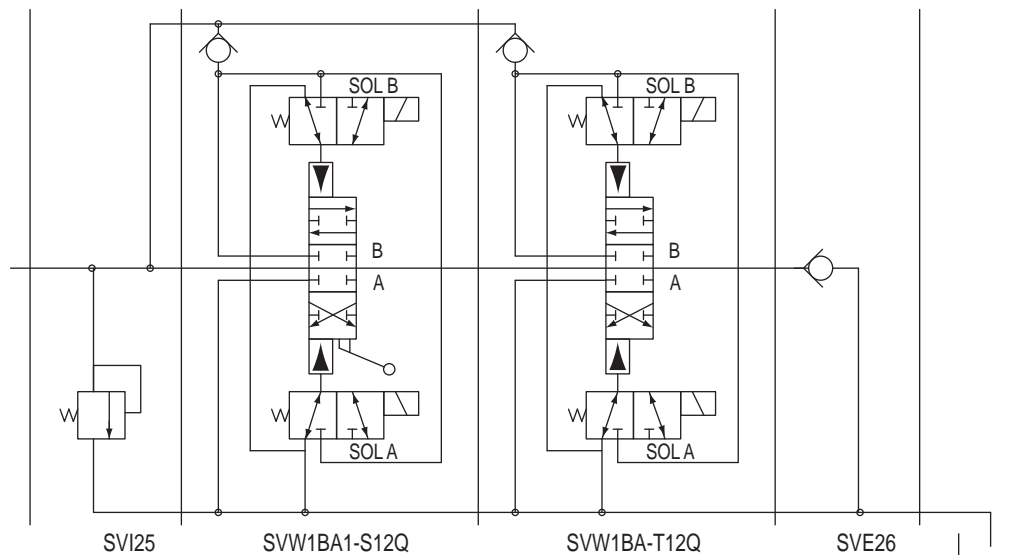

# SOLENOID OPERATED TYPE "-T" WORK SECTION DIMENSIONAL DATA

TYPE "-T" SEAL KIT  
 660580014  
 SOLENOID CARTRIDGES  
 SEAL KIT  
 660590008  
 NOTE: THIS OPTION CANNOT  
 BE ADDED IN THE FIELD.

NOTE: For additional data on inlet and outlet sections, valve assemblies, etc. Please refer SV information in this catalog.

## SYMBOL EXAMPLE TWO SECTION STACK

VALVES