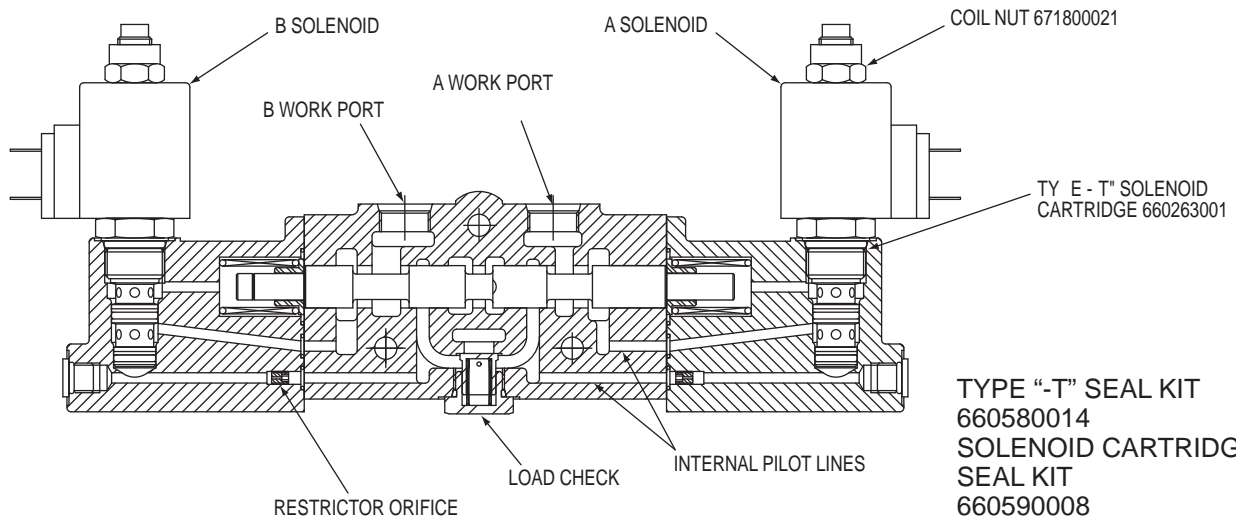

# SOLENOID OPERATED TYPE "-T" WORK SECTION DIMENSIONAL DATA

TYPE "-T" SEAL KIT  
 660580014  
 SOLENOID CARTRIDGES  
 SEAL KIT  
 660590008  
 NOTE: THIS OPTION CANNOT  
 BE ADDED IN THE FIELD.

NOTE: For additional data on inlet and outlet sections, valve assemblies, etc. Please refer SV information in this catalog.

## SYMBOL EXAMPLE TWO SECTION STACK

VALVES